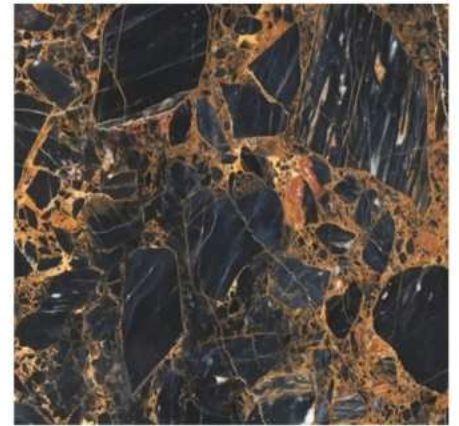

GOLDEN PINK

PERSIAN GREY

SPIDER

BOTTICINO MARBLE

Iran's finest cream stone,
admired for its timeless beauty and unmatched
quality, exported to destinations worldwide.

www.haylinmarble.com

MARBLES / CLASSIC

PANDA

Harsin

FREE FALL

LIGHT RIVER

LAVA

COCO

CLIFF S2

CLOUD WHITE

GOLDEN IMPERIAL

CLIFF S1

ROYAL BLACK

MARSHAL

CCLASSIC MARBLE SLAB
SANDBLASTED AND BRUSHED FINISH

FOUR MATCH

CLOUD WHITE MARBLE

PERSIAN SILK

NIGHT FALL