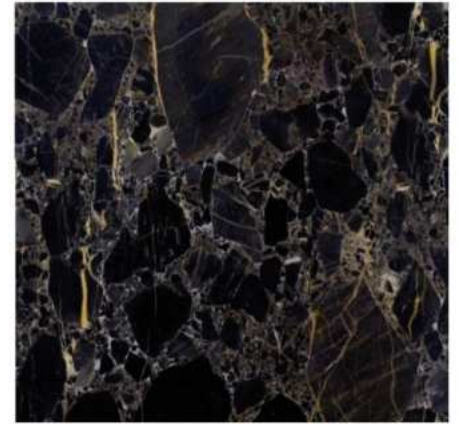

GOLDEN PINK

PERSIAN GREY

SPIDER

BOTTICINO MARBLE

Iran's finest cream stone,
admired for its timeless beauty and unmatched
quality, exported to destinations worldwide.

www.haylinmarble.com

MARBLES / CLASSIC

PANDA

Harsin

FREE FALL

LIGHT RIVER

LAVA

COCO

CLIFF S2

CLOUD WHITE

GOLDEN IMPERIAL

CLIFF S1

ROYAL BLACK

MARSHAL

CCLASSIC MARBLE SLAB
SANDBLASTED AND BRUSHED FINISH

FOUR MATCH

CLOUD WHITE MARBLE

PERSIAN SILK

NIGHT FALL