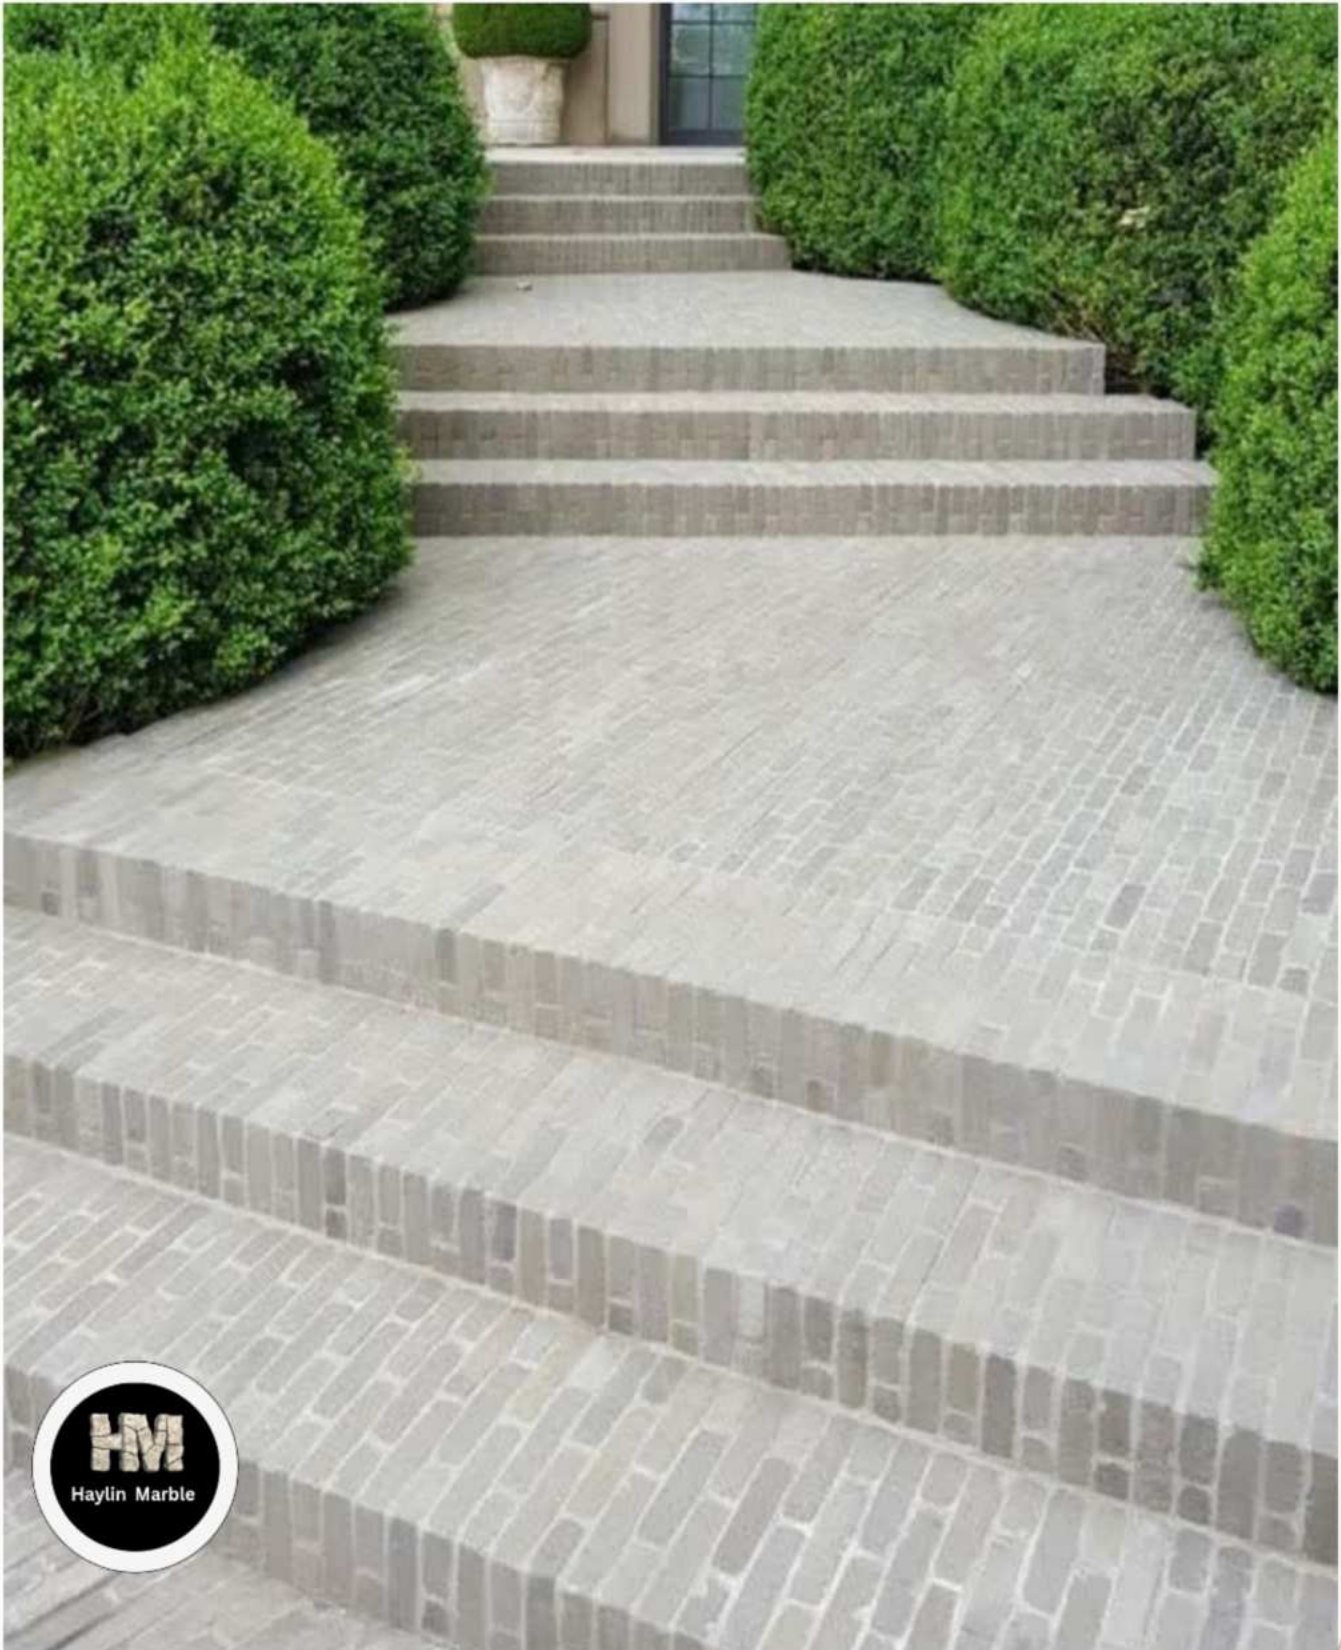

NATURAL STONE TUMBLED

SIZE (CM) : 20X5 & 30X7

THICKNESS (CM) : 2 – 3

AVAILABLE IN BEIGE , GREY AND WHITE