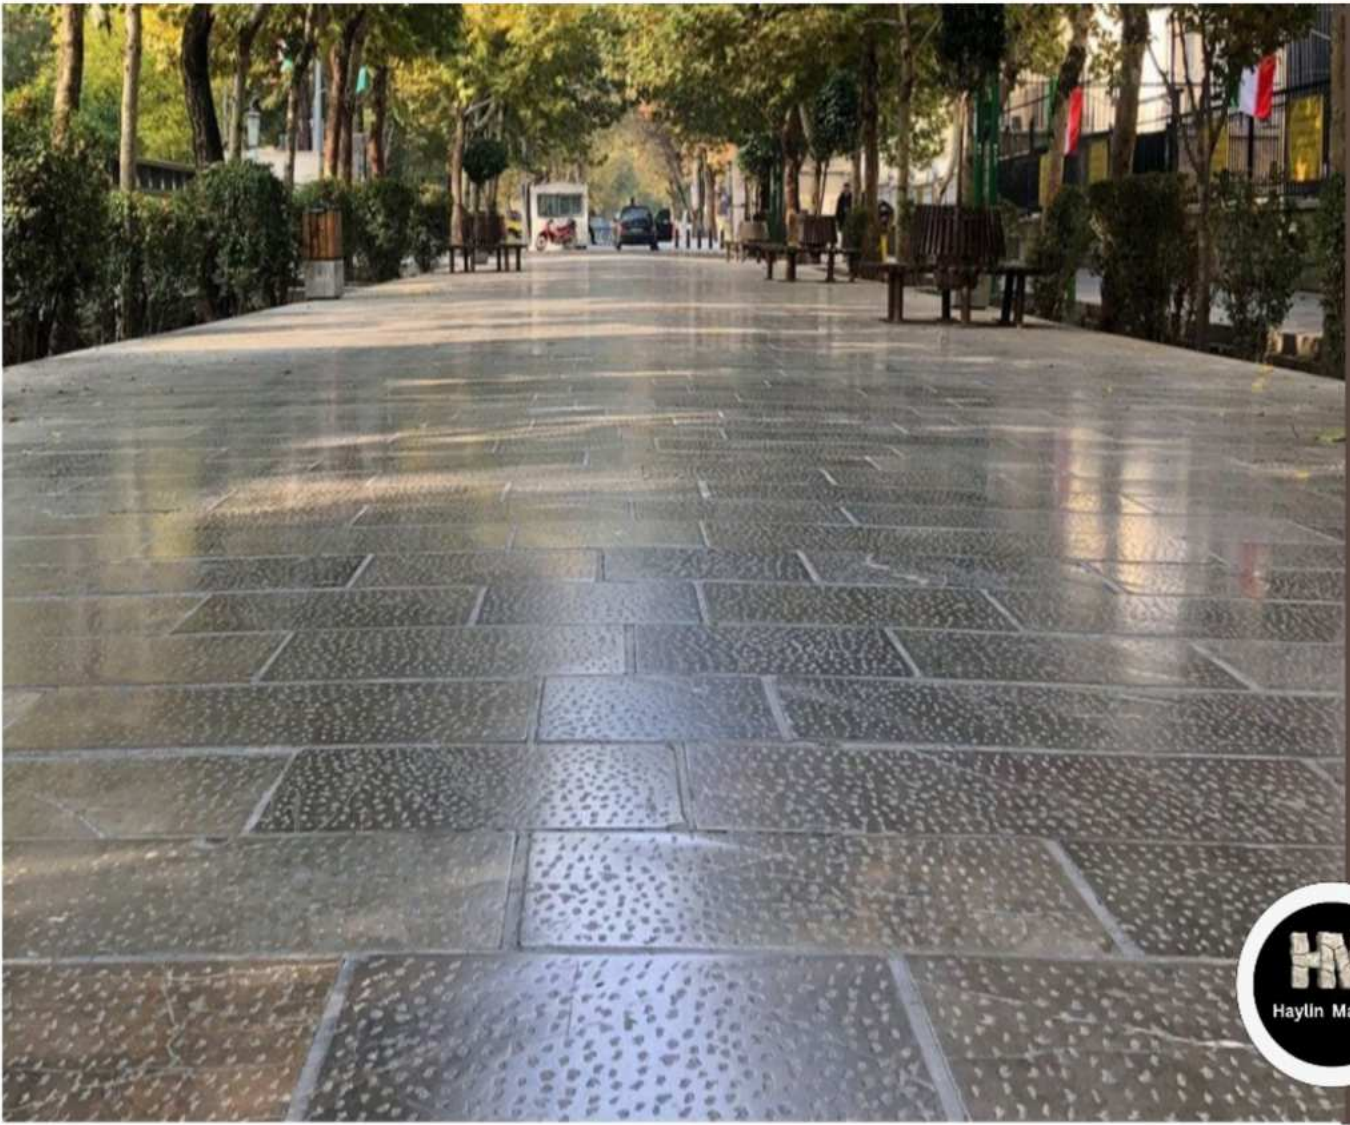

MARBLES / CLASSIC

PANDA