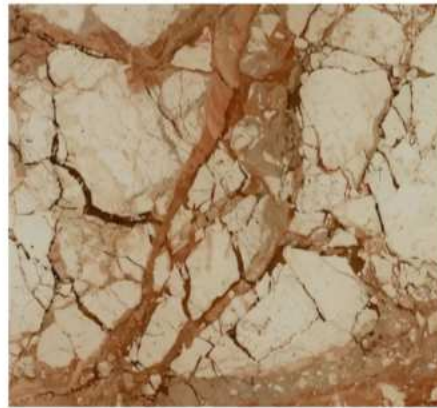

CAMELLIA

CAMELIA MARBLE

+989126480192

WWW.HAYLINMARBLE.COM