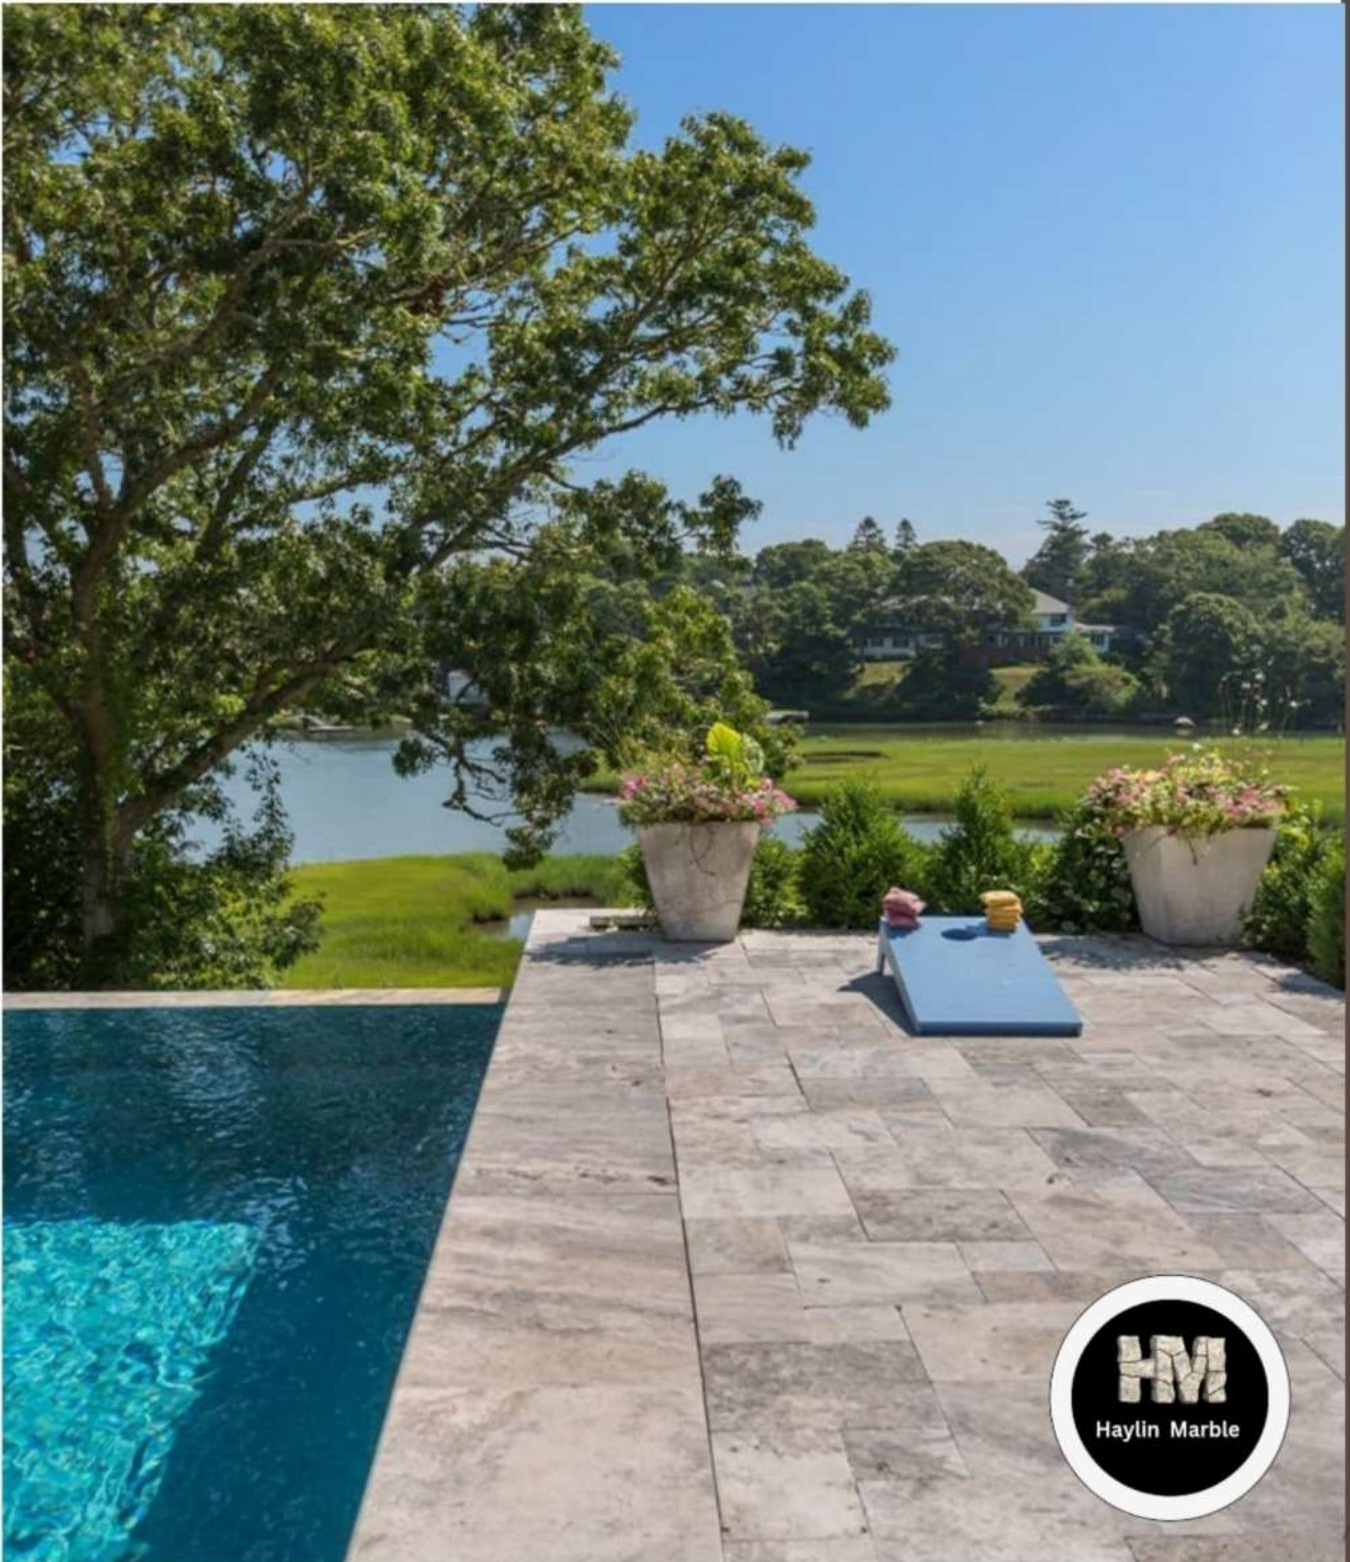

SANDBLASTED & BRUSHED

Pattern Set's

THICKNESS (CM) : 1.5 / 3 / 5

MARBLE COLLECTION

export@haylinmarble.com

+989102022279

+989126480292

Pietra Grey